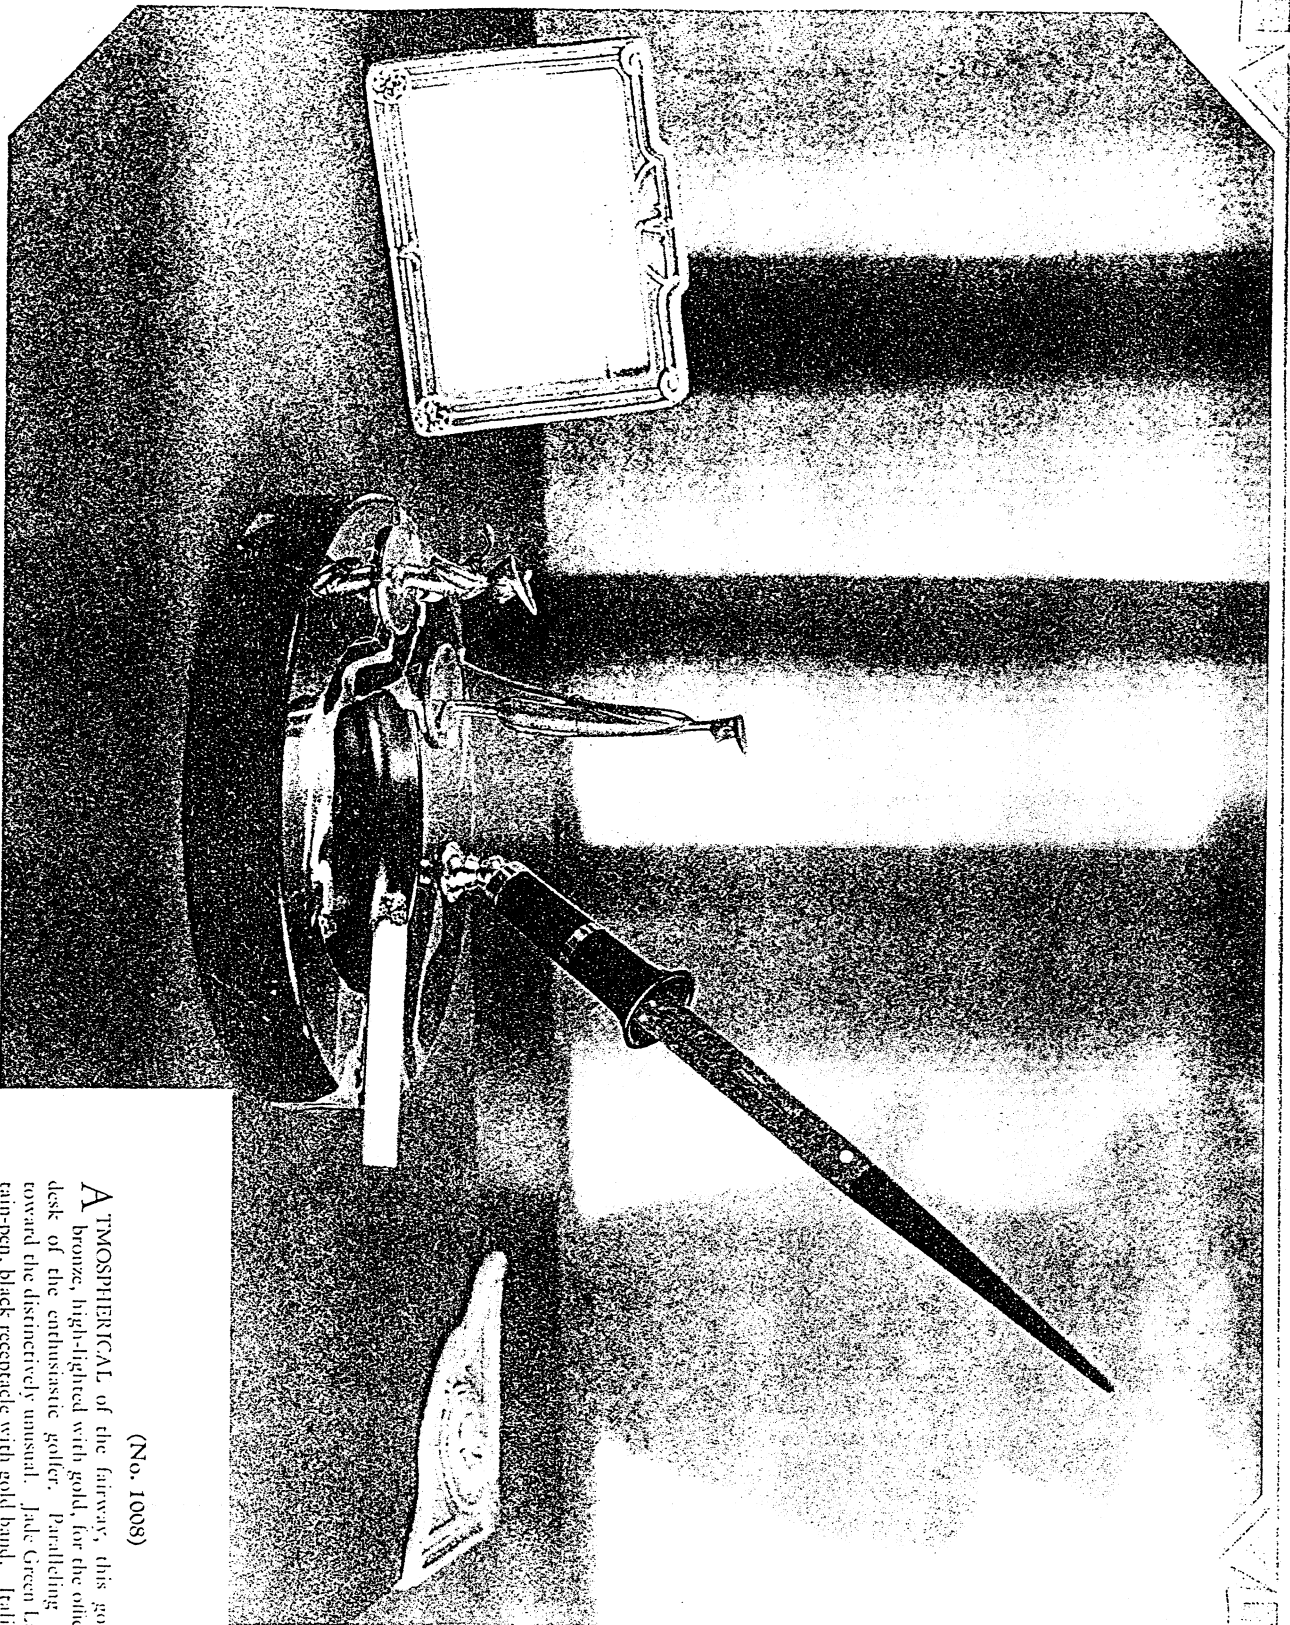

(No. 1008)

ATMOSPHERICAL of the fairway, this golfer and caddy in bronze, high-lighted with gold, for the office or home writing desk of the enthusiastic golfer. Paralleling the modern trend toward the distinctively unusual. Jade Green Liferime Desk Fountain-pen, black receptacle with gold band. Italian Black and Gold Marble base, 6 in. diameter x $\frac{7}{8}$ in. thick, with hollowed ash receiver.

Bronze, List price $30